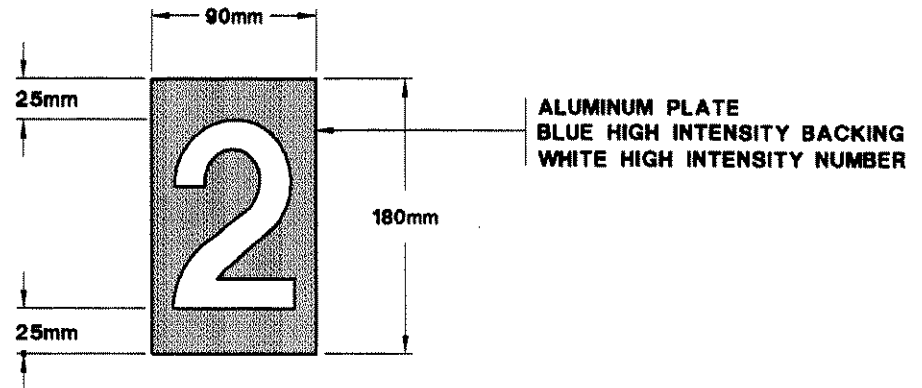

KILOMETRE POST

TABS
(detail below)

- POST: 100mm x 100mm x 2000mm (APPROX.)
- PAINT: WHITE, 2 COATS.
- ANGLE POST 45 DEGREES TO ROAD SURFACE AND 10m FROM EDGE OF TRAVELLED PORTION, OR AS SPECIFIED BY THE ENGINEER.

TAB DETAILS
(2 each)