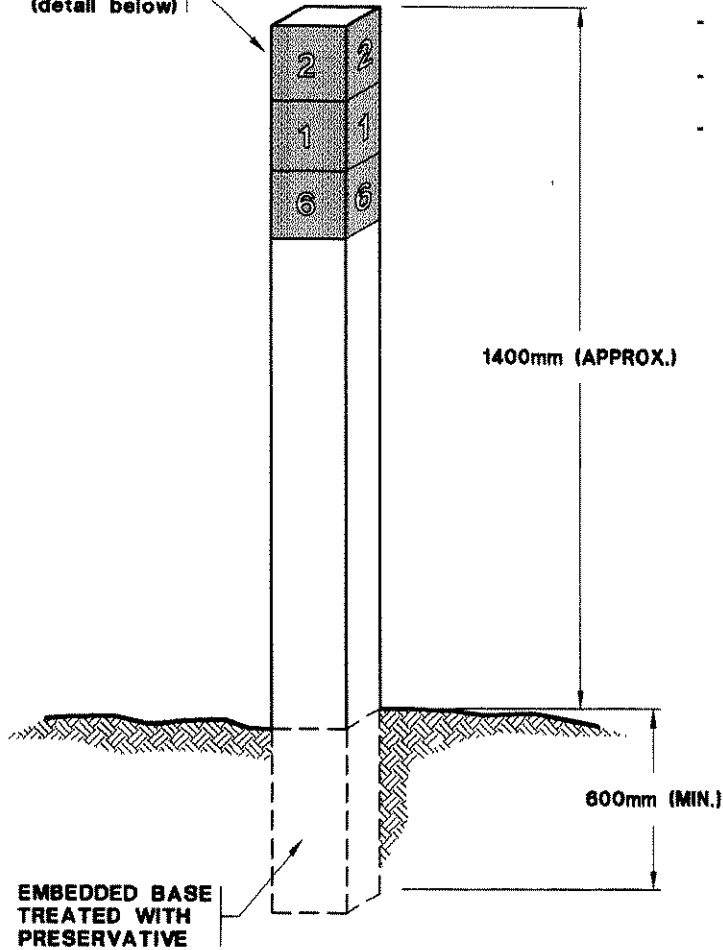

KILOMETRE POST

TABS
(detail below)

- POST: 100mm x 100mm x 2000mm (APPROX.)
- PAINT: WHITE, 2 COATS.
- ANGLE POST 45 DEGREES TO ROAD SURFACE AND 10m FROM EDGE OF TRAVELLED PORTION, OR AS SPECIFIED BY THE ENGINEER.

TAB DETAILS
(2 each)