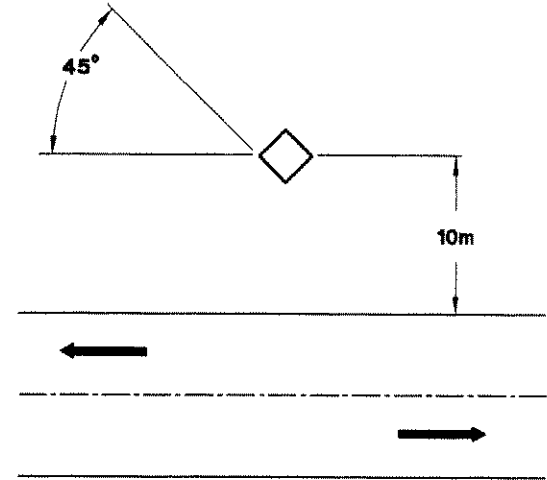

KILOMETRE POST

TABS
(detail below)

- POST: 100mm x 100mm x 2000mm (APPROX.)
- PAINT: WHITE, 2 COATS.
- ANGLE POST 45 DEGREES TO ROAD SURFACE AND 10m FROM EDGE OF TRAVELLED PORTION, OR AS SPECIFIED BY THE ENGINEER.

TAB DETAILS
(2 each)